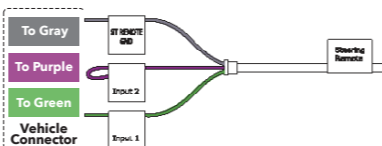

Steering Remote Cable (included in the unit)

1) Look for a steering remote connector that is the same shape as in the image above in the console.
2) Connect "Input 1", "Input 2" and "ST REMOTE GND" to the pins shown in matching colors on the above list of connectors.