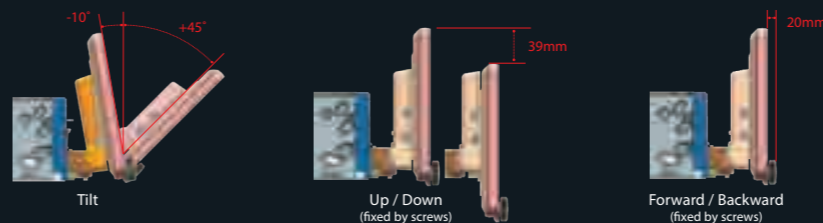

Floating Panel Mechanism with 3-way Position Adjustment

The robust floating mechanism generates less vibration even on a rough road. It can be installed regardless of the size of the cluster panel opening. In addition, it is possible to adjust the position of the display in the following 3 ways, so you can fit a large screen in more vehicles.

Around View Monitoring Ready

Designed and manufactured by **E-LEAD**

The optional Around View Monitoring System KCA-2020AVM can be connected, assisting you in narrow parking spaces with a 360° bird's-eye view.