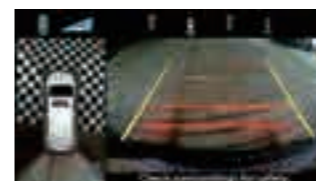

Advanced Camera Solutions

Around View Monitoring Ready

Designed and manufactured by

The optional High Definition Around View Monitoring System PVM2018HD can be connected. The 360° bird's-eye view will assist you in narrow parking spaces.

AVM

Rear View