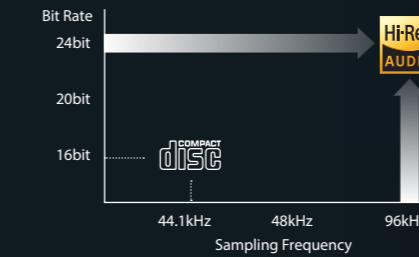

High-Resolution Audio

Capturing all the details, from your favorite artists' every breath, to the complex soundscape that surrounds them.

High-Resolution Audio is high-quality sound that far exceeds CD standards and can play 192kHz / 24bit audio files. It captures and beautifully expresses details and nuances from the ultra-high to low frequencies.

Hi-Res
AUDIO

Hi-Res
AUDIO
WIRELESS

LDAC

DMX9720XS

Hi-Res Audio Wireless

LDAC is an audio compression technology that enables High-Resolution Audio sources to be transmitted via Bluetooth. It is possible to transmit about 3 times the data amount compared to the conventional Bluetooth codec (SBC). High-Resolution Audio sources can be processed without down-converting them to lower frequencies and lower bit counts. With these features, unprecedented, high-quality audio is realized.

Playable Hi-Res Audio Files

Audio Codec	Playable up to
FLAC	192kHz / 24bit
WAV	192kHz / 24bit
DSD (DMX9720XS / DNX5180S only)	11.2MHz / 1bit

Perfect Match Complete your whole system with KENWOOD

Complete your whole sound system with the X series amplifiers and the speaker KFC-XS1704, which are designed for Hi-Res Audio. You can immerse yourself in a truly authentic listening experience of Hi-Res Audio.

See page 26 to 27 for details.