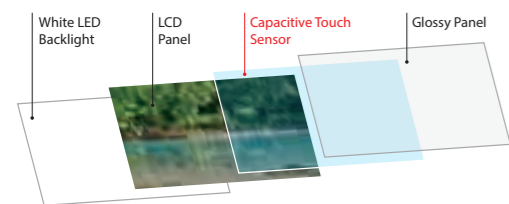

Capacitive Display

Full-flat clear glass display with swipe functionality.

Music Mix — High Quality Audio Streaming x 5 devices
2-Phone Hands Free Calling Ready

DMX719WBT DMX7019BT
Dual USB Ports

Playable Full HD Video Files

Video Codec	Playable up to	Audio Codec	Playable up to
MPEG4	1920 x 1080p	FLAC	96kHz / 24bit
H.264	1920 x 1080p	WAV	96kHz / 24bit
MKV	1920 x 1080p		
WMV	640 x 480p		

USB sources are available on rear monitor via video output.

Sound Tuning Technologies

TimeAlignment 13-Band EQ 3-Way X'over Mode
High Voltage 4.0V 3 Preouts