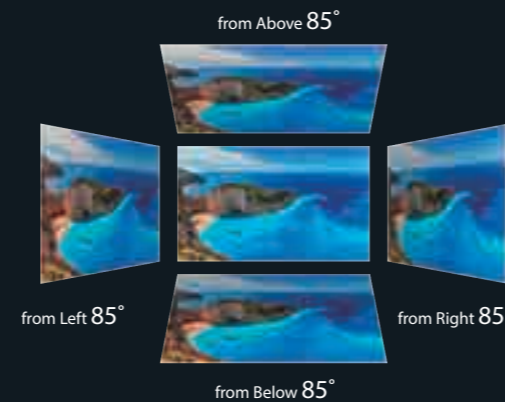

10.1 inch

DMX9720XS adopts a 10.1 inch HD display providing room for more information that is large and easy to comprehend with just a glance.

High Definition — Overwhelming Power of Expression —

The KENWOOD 9 series features an electrostatic capacitive touch panel and HD 1280 x 720 pixel LCD panel with high luminance white LED backlight and superior wide viewing angles.

HD
1280x720
DISPLAY

DMX9720XS

Vivid Colors with High Contrast

Optical Clear Adhesive (OCA) is added between the touch screen and the LCD to eliminate the air layer and suppress light reflection and glare. This feature enhances the contrast and brightness and maintains the visibility of the display in various environments.

DDX919WS DDX9019S DNX9190S

Wider Viewing Angle — Beautiful from any seat —

The AAS system LCD panel assures you a wider viewing angle of 170° for both horizontal and vertical direction. Together with the protective film which minimizes reflection and glare from sunlight, you can enjoy clear images even from the passenger or back seats.