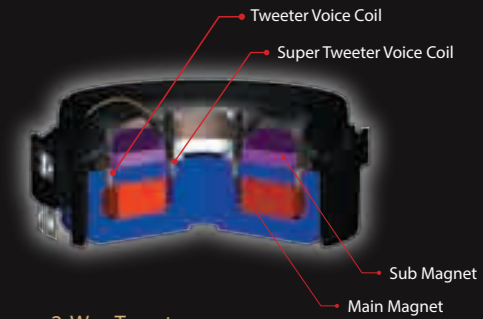

High-Res Sound Refined Further with 2-Way Tweeter

2-Way Tweeter

This unique 2-way tweeter creates a wide range of sound as each of the 2 tweeters reproduces a different frequency band delivering clarity and fullness.

AMPLIFIER	XH901-5	XH401-4	X802-5	X302-4	X502-1
Maximum Output Power	1800W	800W	1600W	600W	1000W
RMS Power at 4Ω	60W x 4ch + 400W	75W x 4ch	50W x 4ch + 300W	50W x 4ch	300W
RMS Power at 2Ω	75W x 4ch + 600W	100W x 4ch	75W x 4ch + 500W	75W x 4ch	500W
Bridged at 4Ω	—	200W x 2ch	150W x 2ch + 300W	150W x 2ch	—
Frequency Response	20Hz - 50kHz	20Hz - 50kHz	20Hz - 50kHz	20Hz - 50kHz	20Hz - 200Hz
Signal to Noise Ratio	100dB	100dB	100dB	100dB	100dB
Low Pass Filter	50Hz - 200Hz, -24dB/oct.	50Hz - 200Hz, -12dB/oct (Low Range) 2.5kHz - 10kHz, -12dB/oct (High Range)	50Hz - 200Hz, -24dB/oct.	50Hz - 200Hz, -12dB/oct.	50Hz - 200Hz, -24dB/oct.
High Pass Filter	50Hz - 200Hz, -12dB/oct.	50Hz - 200Hz, -12dB/oct (Low Range) 2.5kHz - 10kHz, -12dB/oct (High Range)	50Hz - 200Hz, -12dB/oct.	50Hz - 200Hz, -12dB/oct.	—
Bass Boost	40Hz, 0+18dB (SUB)	—	40Hz, 0+18dB (SUB)	40Hz, 0+18dB (Bch)	40Hz, 0+18dB
Speaker Level Input	Yes	Yes	Yes	Yes	Yes
Cooling Fan	Yes	—	—	—	—
Dimensions (W x D x H)	260 x 169 x 51mm	220 x 169 x 35mm	248 x 169 x 53mm	213 x 149 x 53mm	213 x 149 x 53mm

SPEAKER	KFC-XS1704	KFC-X174	KFC-X694	KFC-HQ718
Size & System	17cm 3-Way Component	17cm 2-Way	6 x 9 inch 2-Way	7 x 10 inch 3-Way
Peak Input Power	180W	240W	300W	320W
RMS Input Power	45W	80W	130W	80W
Impedance	4Ω	4Ω	3Ω	4Ω
Sensitivity (dB at 1m)	83dB	88dB	89dB	93dB
Frequency Response	34Hz - 56kHz (-10dB)	69Hz - 21kHz	51Hz - 20kHz	22Hz - 33kHz
Woofer Magnet	Ferrite	Ferrite	Ferrite	Ferrite
Tweeter	Diaphragm: Soft Dome & Titanium Dome Magnet: Neodymium	Soft Dome Neodymium	Soft Dome Neodymium	PEI Balanced Dome Ferrite
Mounting Depth	57mm	56mm	85mm	82mm

SUBWOOFER	KFC-WPS1200F	KFC-WPS1000F	KFC-XW800F
Size	30cm Shallow Type	25cm Shallow Type	20cm Shallow Type
Peak Input Power	1400W	1000W	600W
RMS Input Power	350W	250W	150W
Impedance	4Ω	4Ω	4Ω
Sensitivity (dB at 1m)	91dB	90dB	78dB
Frequency Response	30Hz - 700Hz	35Hz - 800Hz	40Hz - 500Hz
Woofer	Diaphragm: Carbon-Glass Fiber Honeycomb Cone Magnet: Ferrite	Carbon-Glass Fiber Honeycomb Cone Ferrite	Carbon-Glass Fiber Honeycomb Cone Ferrite
Mounting Depth	100mm	85mm	70mm