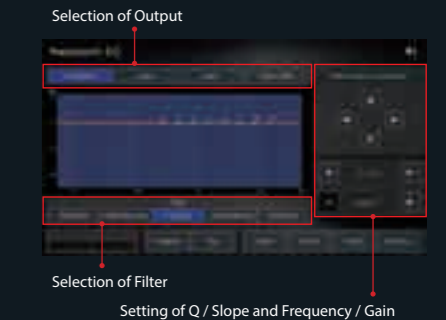

See page 26 to 27 for details.

Audiophile Grade Sound Sound Tuning Technology

Time Alignment | 13-Band EQ | 3-Way X'over Mode

High Voltage 5.0V 3 Preouts (DNX5180S: 4.0V)

DMX9720XS

Parametric Equalizer

You can fine-tune advanced sound properties to achieve professional audio sound quality in your vehicle. It allows you to set parameters of Q factor, slope, frequency and gain at 14 points separately (Common: 9 / Front: 2 / Rear: 2 / Subwoofer: 1). With adjustments such as high and low shelving filters, more realistic sound can be delivered.