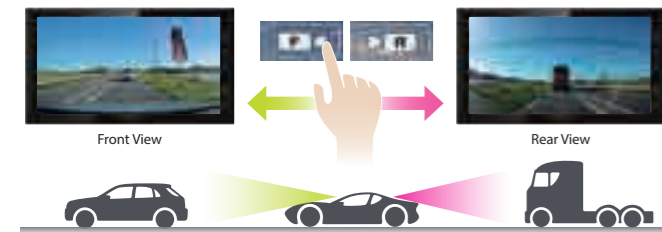

DMX1025BT

DRV-MN1025

Front & Rear Camera, Full HD Dash Cam (linked with DMX1025BT)

Accessories: Power Cord / Mount Bracket

Front & Rear Switchable on a Large Touchscreen

Recorded videos displayed on a large touchscreen of DMX1025BT are switchable between front camera and rear camera by simply selecting icons on the touchscreen.

Front & Rear Full HD Recording at 30fps with Ultra-wide Viewing Angle

With its 2 cameras DRV-MN1025 can record front and rear images simultaneously and in Full HD. Both front and rear cameras also feature an ultra-wide viewing angle lens with a horizontal angle of 109°, vertical angle of 58°, and diagonal angle of 140°, making it possible to capture information at wide ranges without missing anything.