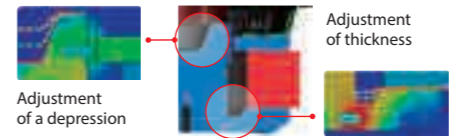

Strong Magnetic Circuit
with large magnet and optimized yoke reproduces deep bass sound even with a small box.