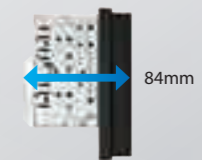

13-Band Equalizer & Time Alignment

Short Chassis Design

Hands Free Calling & Audio Streaming

Direct OEM Steering Remote Interface

See page 14.