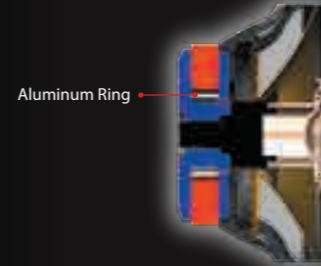

KFC-XS1704

Hi-Res Audio Certified, 17cm Component Speaker

Phase Correcting Diffuser

Its specially designed slits correct unwanted phase shift and deliver a more life-like sound experience while the concave shape on the center part of diffuser clearly reproduces a vocal sound image.