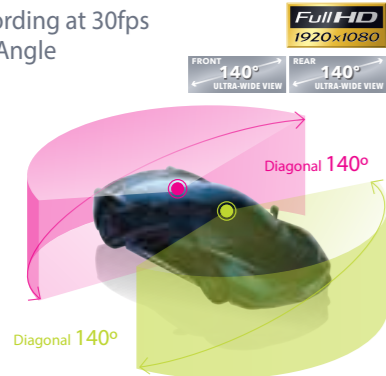

Front & Rear Full HD Recording at 30fps with Ultra-wide Viewing Angle

With its 2 cameras DRV-MN1025 can record front and rear images simultaneously and in Full HD. Both front and rear cameras also feature an ultra-wide viewing angle lens with a horizontal angle of 109°, vertical angle of 58°, and diagonal angle of 140°, making it possible to capture information at wide ranges without missing anything.