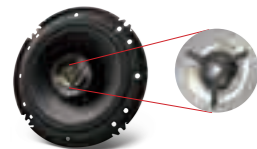

Sound Field Enhancer
Unique shape of the tweeter creates strong frontward sound as well as wider sound field in 5kHz and upper frequencies. It results in life-like "Stage" sound.