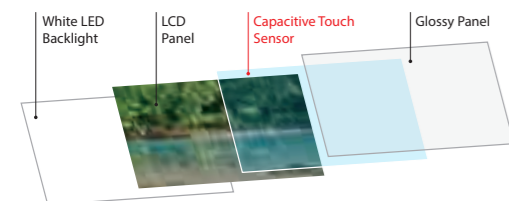

Apple CarPlay via USB

Android Auto via USB

DDX820WS DMX820WS

Capacitive Display

Full-flat clear glass display with swipe functionality.

Music Mix
— High Quality Audio Streaming x 5 devices
2-Phone Hands Free Calling Ready