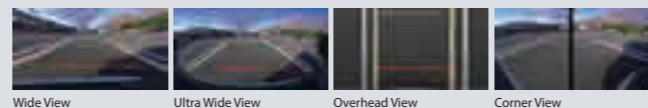

Wide View

Ultra Wide View

Overhead View

Corner View

New Dual DIN Audio

Distinctive Volume Knob & Flush Surface Panel