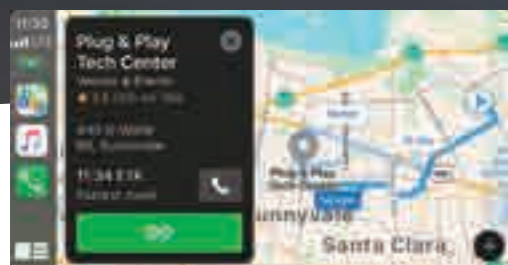

Guidance by

With the industry leading Garmin navigation software, offering a variety of display options to make your driving easy such as Photo Real Junction View and Lane Assist.

All in One The Ultimate 3-Way Smartphone Integration