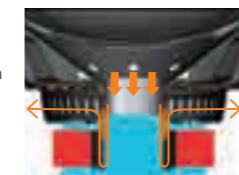

Durability Enhancement

Heat-resistant Aluminum Bobbin provides higher thermal conductivity.

ø122mm Close Yoke Design realizes larger magnetic circuit to increase heat radiation.

Newly-designed Airflow Control cools voice coil when air passes through.