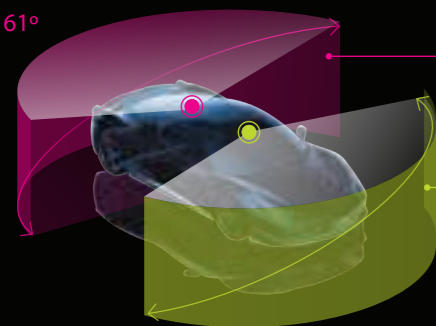

ALL FOR YOUR SAFETY AND PEACE OF MIND

A Large Selection of KENWOOD Dash Cam & Rear / Front Cameras

Front & Rear Recording Dash Cam with Wireless LAN Capabilities

DRV-A700W DRV-A501W

Front & Rear 2 Camera Recording with Ultra-Wide Viewing Angle

Adding the optional rear camera (KCA-R100) to DRV-A700W / A501W gives you the visual awareness needed to help avoid rear-end collisions. With 2 cameras it is possible to record front and rear images simultaneously, covering a wide range in Full HD.

Diagonal 161°

Diagonal
DRV-A700W: 154°
DRV-A501W: 126°

DRV-A700W DRV-A501W

Wide Quad HD Recording — 1.8 times as many pixels as Full HD —

With its 3.7 megapixel CMOS sensor, DRV-A700W / A501W captures Wide Quad HD video at 30fps, 1.8 times as many pixels as Full HD, making super-high resolution recording and replay possible.

*By connecting the optional rear camera (KCA-R100) it is possible to record front and rear directions simultaneously, both in Full HD quality.

Full HD 2 Megapixel