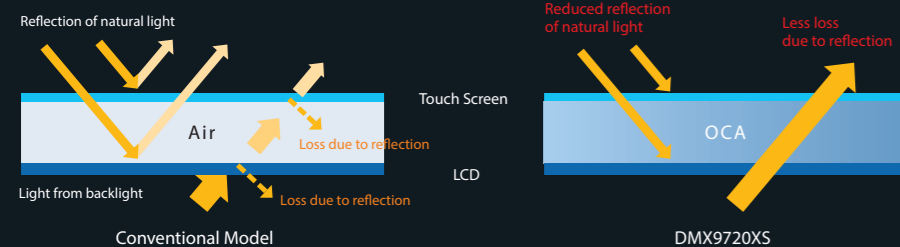

10.1 inch

DMX9720XS adopts a 10.1 inch HD display providing room for more information that is large and easy to comprehend with just a glance.

High Definition — Overwhelming Power of Expression —

The KENWOOD 9 series features an electrostatic capacitive touch panel and HD 1280 x 720 pixel LCD panel with high luminance white LED backlight and superior wide viewing angles.

HD
1280x720
DISPLAY

DMX9720XS

Vivid Colors with High Contrast

Optical Clear Adhesive (OCA) is added between the touch screen and the LCD to eliminate the air layer and suppress light reflection and glare. This feature enhances the contrast and brightness and maintains the visibility of the display in various environments.