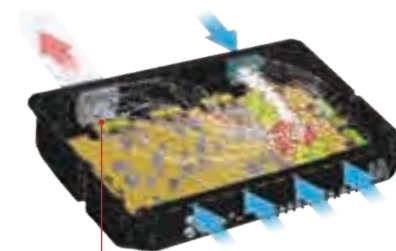

Cooling Fan
and increased weight of aluminum die cast ensure durability.

SPEAKER	KFC-PS1696 / PS1396 / PS1096	KFC-PS6996EX / PS6996 / PS6986 / PS6976	KFC-PS170C
Size & System	16cm / 13cm / 10cm, 2-Way	6 x 9 inch, 5-Way / 5-Way / 4-Way / 3-Way	17cm Component
Peak Input Power	320W / 320W / 220W	700W / 650W / 600W / 550W	400W
RMS Input Power	100W / 75W / 50W	160W / 150W / 140W / 130W	80W
Impedance	4Ω	4Ω	4Ω
Sensitivity (dB at 1m)	88dB / 85dB / 85dB	88dB	86dB
Frequency Response	75Hz - 24kHz / 80Hz - 25kHz / 114Hz - 25kHz	55Hz / 58Hz / 60Hz / 63Hz - 22kHz	58Hz - 22kHz
Woofer Magnet	Ferrite	Ferrite	Ferrite
Tweeter	Diaphragm: Balanced Dome Magnet: Neodymium	Balanced Dome Ferrite	Soft Dome Neodymium
Mounting Depth	48mm / 46mm / 43.4mm	81.5mm / 80.5mm / 80.5mm / 80.5mm	56mm

SUBWOOFER	KFC-PS3017W	KFC-PS2517W
Size	30cm	25cm
Peak Input Power	2000W	1300W
RMS Input Power	400W	400W
Impedance	4Ω	4Ω
Sensitivity (dB at 1m)	85dB	84dB
Frequency Response	29Hz - 300Hz	33Hz - 300Hz
Woofer	Diaphragm: Paper Magnet: Ferrite	Paper Ferrite
Mounting Depth	137mm	124mm

Durability Enhancement

Heat-resistant Aluminum Bobbin provides higher thermal conductivity.

ø122mm Close Yoke Design realizes larger magnetic circuit to increase heat radiation.