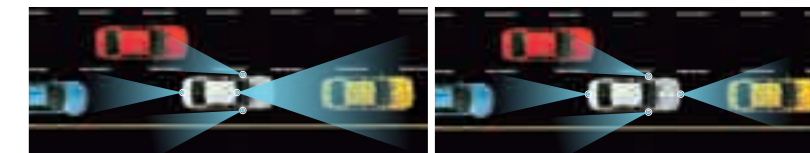

4 Camera Inputs

DMX9720XS features 4 camera inputs which allow for the utmost in convenience, flexibility and safety. You can connect a KENWOOD dash cam (DRV-N520 sold separately) (or a front camera), rear and blind view (left / right) cameras. Setting of camera type and display switching between 4 cameras can be operated easily via the receiver's large screen.

AV input is assignable as 4th camera input.

Dash Cam Link with DRV-N520

The optional dash cam DRV-N520 connects to DMX9720XS, easily enabling recorded videos to be displayed and operated from the large touch screen. Equipped with simplified ADAS, Advanced Driver Assistance System, and the latest accident avoidance technology.

See page 22 for details.