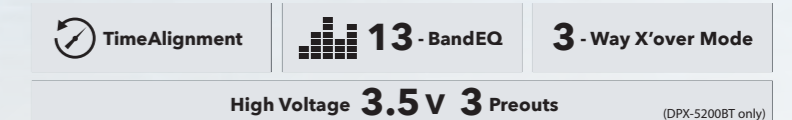

Sound Tuning Technologies

High Voltage 3.5V 3 Preouts

(DPX-5200BT only)

Playable USB Files

Audio Codec	Playable up to
FLAC	96kHz / 24bit
WAV	44.1kHz / 16bit
AAC	96kHz / 320kbps
MP3	48kHz / 320kbps
WMA	48kHz / 192kbps

USB Quick Charge

Max 1.5A quick charge for selected Android, 1.0A charge for iPhone.