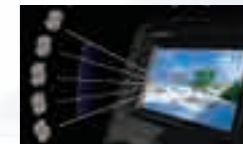

High Contrast Display
Viewing Angle Adjustment allows you to virtually adjust the viewing angle in 5 steps to make the screen easier to see.

High-Grade Audio with Bluetooth Functionality

KENWOOD Remote App Compatible
Download the app "KENWOOD Remote" to change AV sources or adjust audio settings like Time Alignment or 13-Band EQ from your smartphone.