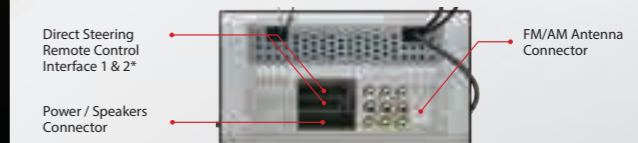

Smartphone Centric (Non DVD)
DMX820WXS
8 inch WVGA Capacitive Display AV Receiver

Apple CarPlay via USB

androidauto

Android Auto via USB

USB Mirroring for Android

Just download the app "Mirroring OA for KENWOOD" on your Android phone and connect it with the receiver via USB and Bluetooth.

Plug and Play

The rear panel connectors suitable for plug and play connection with selected Toyota vehicles.

* 2 types of steering remote control connectors for Toyota vehicles are supported. Please contact your local KENWOOD dealers for further information about installation and kits necessary for each vehicle model.