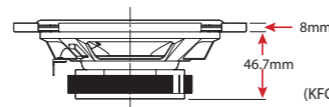

Shallow Depth
Easy to replace your factory speakers.

(KFC-S1676EX)

SPEAKER	KFC-S1676EX / S1666 / S1366 / S1066	KFC-S6976EX / S6966	KFC-S1656G / S1356G / S1056G	KFC-S1656 / S1056	KFC-E715P
Size & System	16cm / 16cm / 13cm / 10cm, 2-Way	6 x 9 inch 3-Way	16cm / 13cm / 10cm, Dual Cone (with Grille)	16cm / 10cm, Dual Cone	17cm Component
Peak Input Power	330W / 300W / 260W / 220W	500W / 400W	300W / 260W / 220W	300W / 220W	300W
RMS Input Power	60W / 30W / 30W / 21W	80W / 45W	30W / 30W / 21W	30W / 21W	30W
Impedance	4Ω	4Ω	4Ω	4Ω	4Ω
Sensitivity (dB at 1m)	87dB / 90dB / 89dB / 88dB	87dB / 91dB	90dB / 89dB / 88dB	90dB / 88dB	92dB
Frequency Response	80Hz / 40Hz / 45Hz / 50Hz - 22kHz	44Hz - 18kHz / 35Hz - 20kHz	40Hz / 45Hz / 50Hz - 18kHz	40Hz / 50Hz - 18kHz	30Hz - 22kHz
Woofer Magnet	Ferrite ø85 x t12 / ø80 x t10 / ø70 x t10 / ø70 x t10	Ferrite ø90 x t12 / ø80 x t10	Ferrite ø80 x t10 / ø70 x t10 / ø70 x t10	Ferrite ø80 x t10 / ø70 x t10	Ferrite
Tweeter	Diaphragm	Balanced Dome	—	—	PEI Balanced Dome
	Magnet	Neodymium	Ferrite	—	Neodymium
Mounting Depth	46.7mm / 43.2mm / 43.7mm / 43mm	79.3mm / 76.8mm	43mm / 43.5mm / 43mm	43mm	44mm

POWERED SUBWOOFER

Deep Bass from Small Enclosure

By using a down-firing subwoofer and superior technologies, the audio system generates high-quality sound and powerful bass while still being compact.