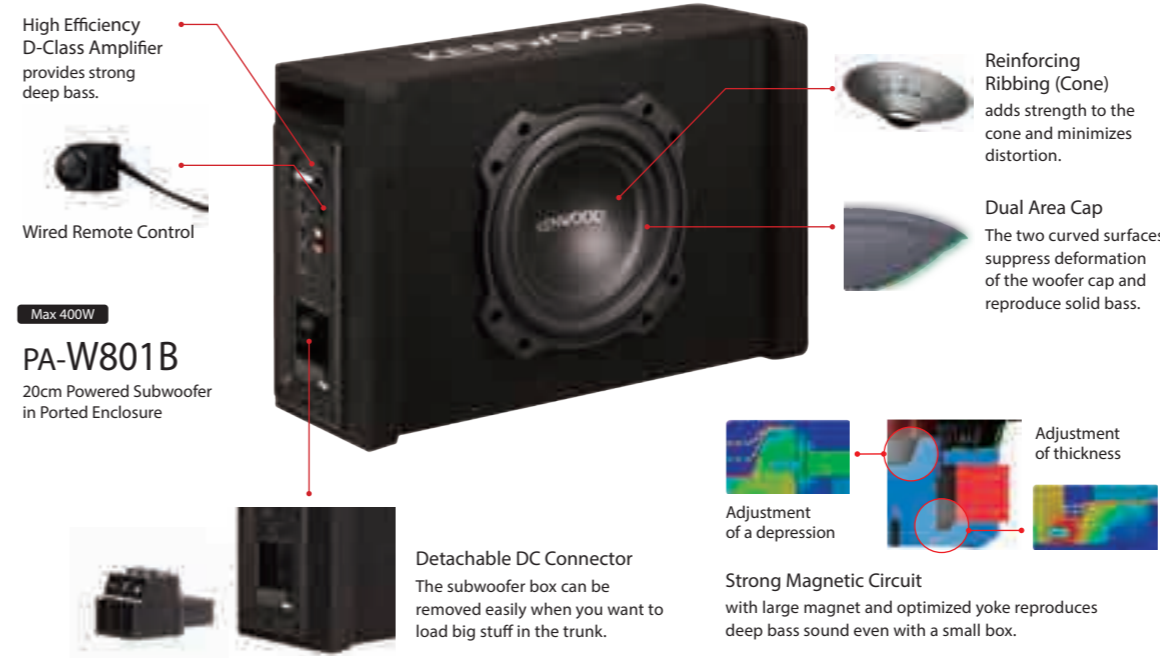

Max 400W
PA-W801B
20cm Powered Subwoofer in Ported Enclosure

Detachable DC Connector
The subwoofer box can be removed easily when you want to load big stuff in the trunk.

Strong Magnetic Circuit
with large magnet and optimized yoke reproduces deep bass sound even with a small box.