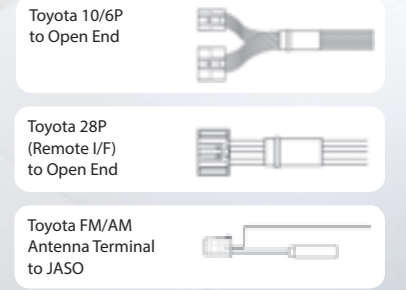

Playable Full HD Video Files

Video Codec	Playable up to	Audio Codec	Playable up to
MPEG4	1920 x 1080p	FLAC	192kHz / 24bit
H.264	1920 x 1080p	WAV	192kHz / 24bit
MKV	1920 x 1080p		
WMV	1920 x 1080p		

USB sources are available on rear monitor via video output.

13-Band Equalizer & Time Alignment

Short Chassis Design

Hands Free Calling & Audio Streaming

Direct OEM Steering Remote Interface

See page 14.