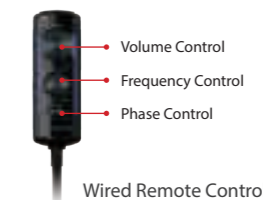

Max 250W
KSC-PSW8
20cm Compact Powered Subwoofer

Wired Remote Control