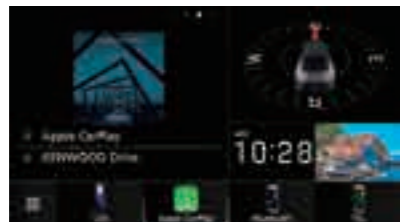

Wireless Apple CarPlay & Apple CarPlay via USB

Android Auto via USB

Wireless Mirroring for Android

Customizable Multi-Widget Home Screen

You can select 4 kinds of widgets from clock, album art of currently playing song, photos, audio visualizer, compass, turn-by-turn navigation (DNX9190S only), etc., place them in the specified spaces, and make your original home screen with up to 3 widgets.